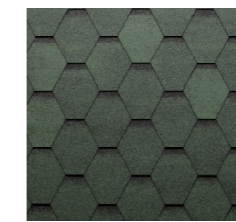

Eco Roof

Eco Roof

Hexagonal

209 red

239 brown

269 grey

279 green

Traditional

013 mixed red

032 mixed brown

065 mixed slate

078 mixed green

Rectangular

013 mixed red

032 mixed brown

065 mixed slate