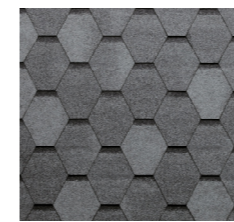

Eco Roof

Eco Roof

Hexagonal

209 red

239 brown

269 grey

279 green

Traditional

013 mixed red

032 mixed brown

065 mixed slate

078 mixed green

Rectangular

013 mixed red

032 mixed brown

065 mixed slate